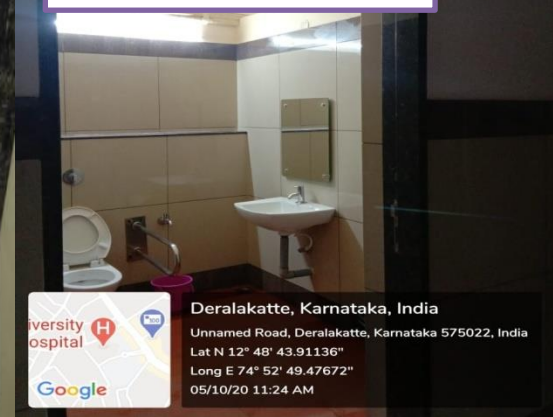

Yenepoya Medical college

Deralakatte, Karnataka, India
Unnamed Road, Deralakatte, Karnataka 575022, India
Lat N 12° 48' 43.91136"
Long E 74° 52' 49.47672"
05/10/20 11:24 AM