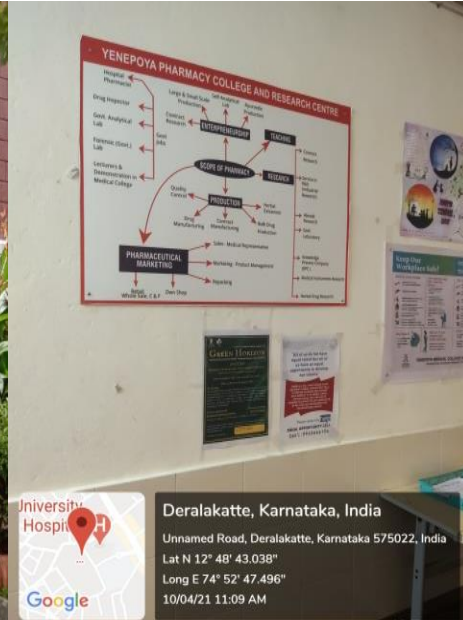

Floor Marking

Deralakatte, Karnataka, India
Unnamed Road, Deralakatte, Karnataka 575022, India
Lat N 12° 48' 43.0389"
Long E 74° 52' 47.496"
10/04/21 11:09 AM