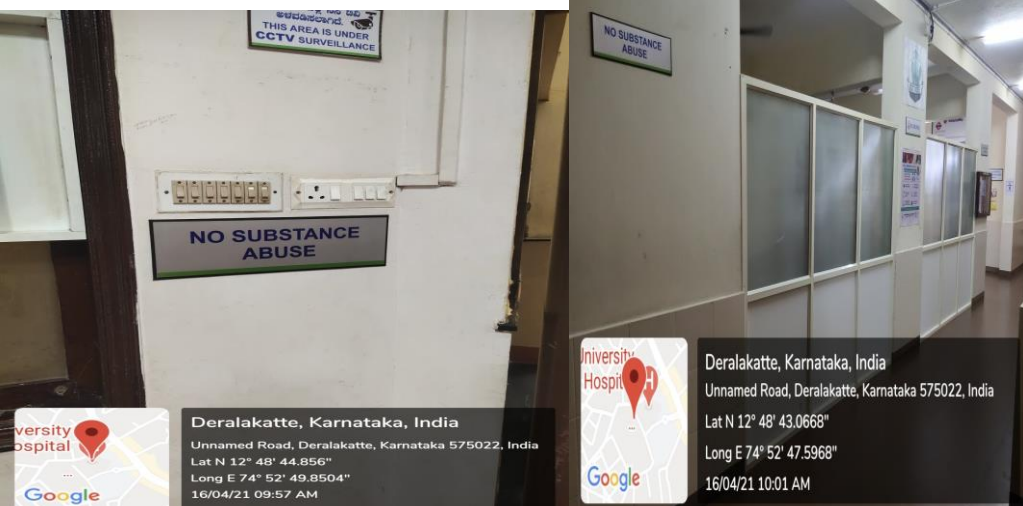

YENEPOYA

(DEEMED TO BE UNIVERSITY)

3. Signage including tactile path, lights, display boards and signposts

No Substance Abuse Boards

Say no to single use of plastic Boards