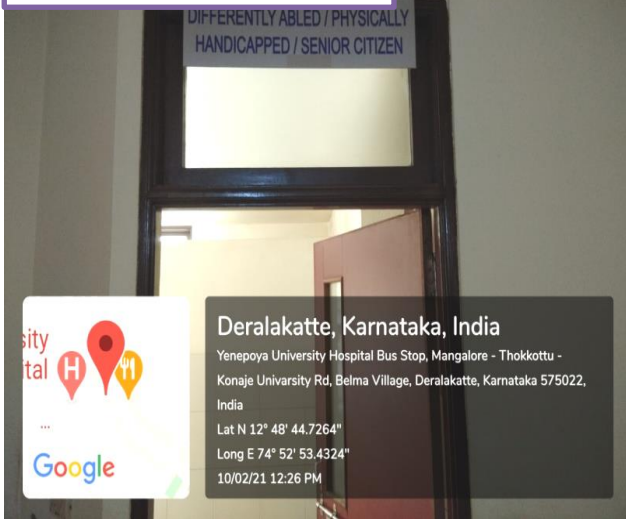

Yenepoya Dental College

Deralakatte, Karnataka, India
Yenepoya University Hospital Bus Stop, Mangalore - Thokkottu - Konaje University Rd, Belma Village, Deralakatte, Karnataka 575022, India
Lat N 12° 48' 44.7264"
Long E 74° 52' 53.4324"
10/02/21 12:26 PM