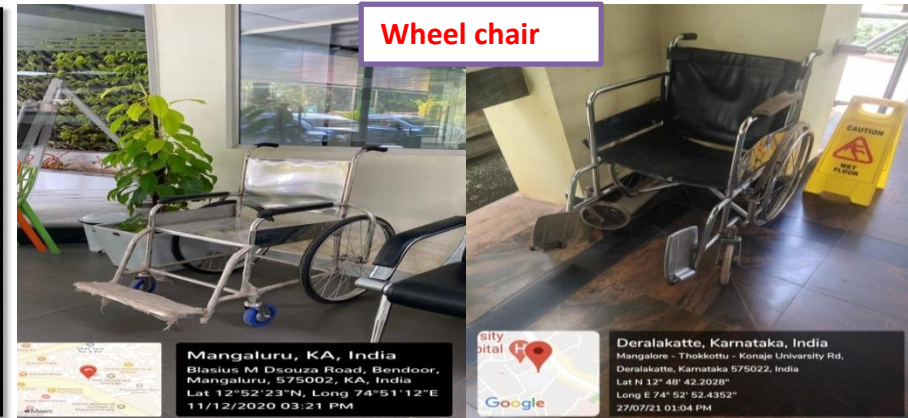

Mangaluru, KA, India
Blasius M Dsouza Road, Bendor, Mangaluru, 575002, KA, India
Lat 12°52'23"N, Long 74°51'12"E
11/12/2020 03:21 PM