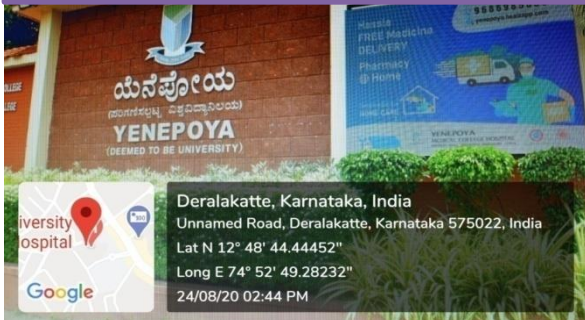

YENEPOYA

(DEEMED TO BE UNIVERSITY)

Recognized under Sec.3(A) of the UGC Act 1956

Accredited by NAAC with 'K' Grade

3. Signage including tactile path, lights, display boards and signposts

LED Signage post- Yenepoya University main gate

Deralakatte, Karnataka, India
Unnamed Road, Deralakatte, Karnataka 575022, India
Lat N 12° 48' 44.44452"
Long E 74° 52' 49.28232"
24/08/20 02:44 PM