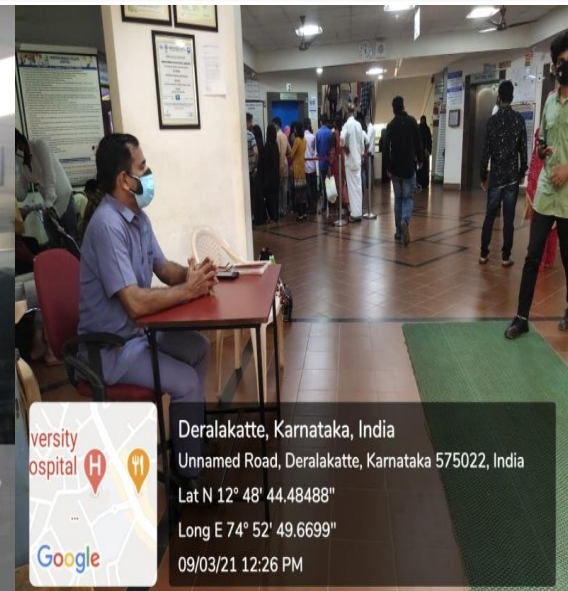

YENEPOYA

(DEEMED TO BE UNIVERSITY)

5. Provision for enquiry and information : Human assistance, reader, scribe, soft copies of reading material, screen reading

Provision for enquiry and information