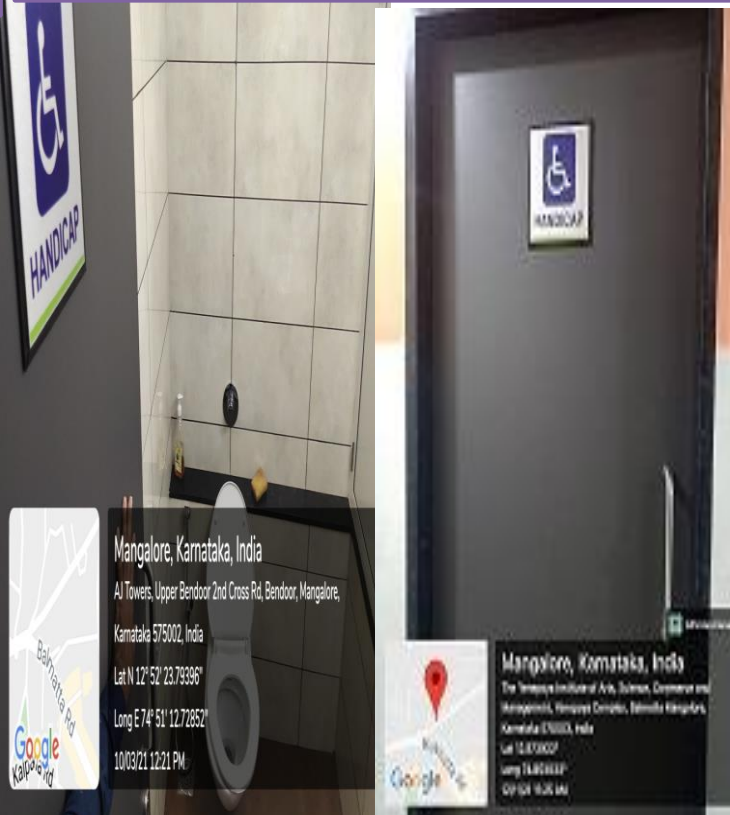

Yenepoya Institute of Arts, Science, Commerce and management

Mangalore, Karnataka, India
All Towers, Upper Bendoor 2nd Cross Rd, Bendoor, Mangalore,
Karnataka 575002, India
Lat 12°12'52" 23.79396"
Long E 74° 51' 12.72852"
10/03/21 12:21 PM