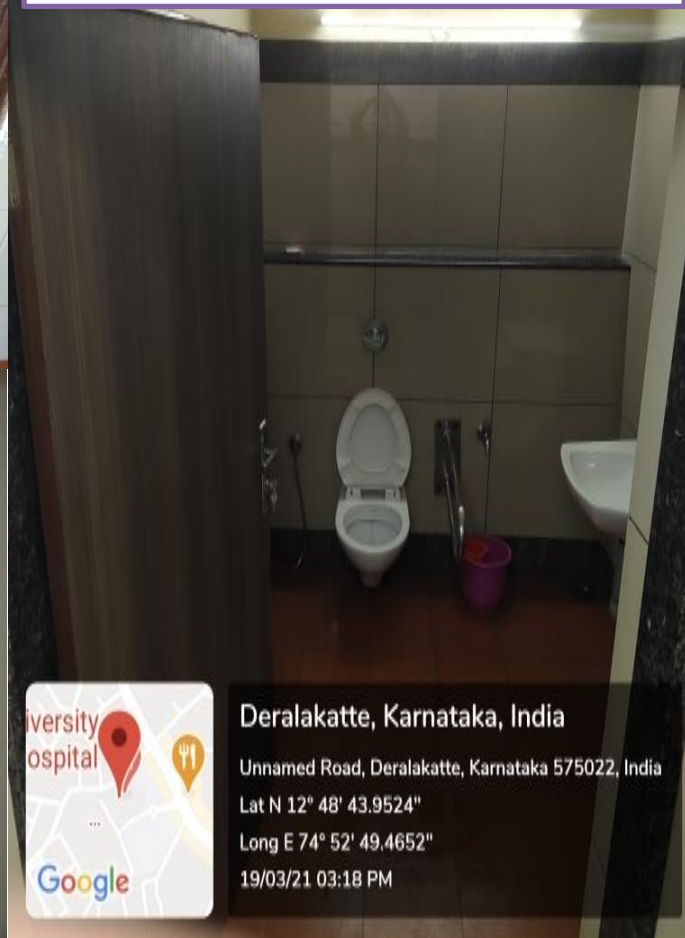

Yenepoya Medical college Hospital -1

Deralakatte, Karnataka, India
Unnamed Road, Deralakatte, Karnataka 575022, India
Lat N 12° 48' 43.9524"
Long E 74° 52' 49.4652"
19/03/21 03:18 PM